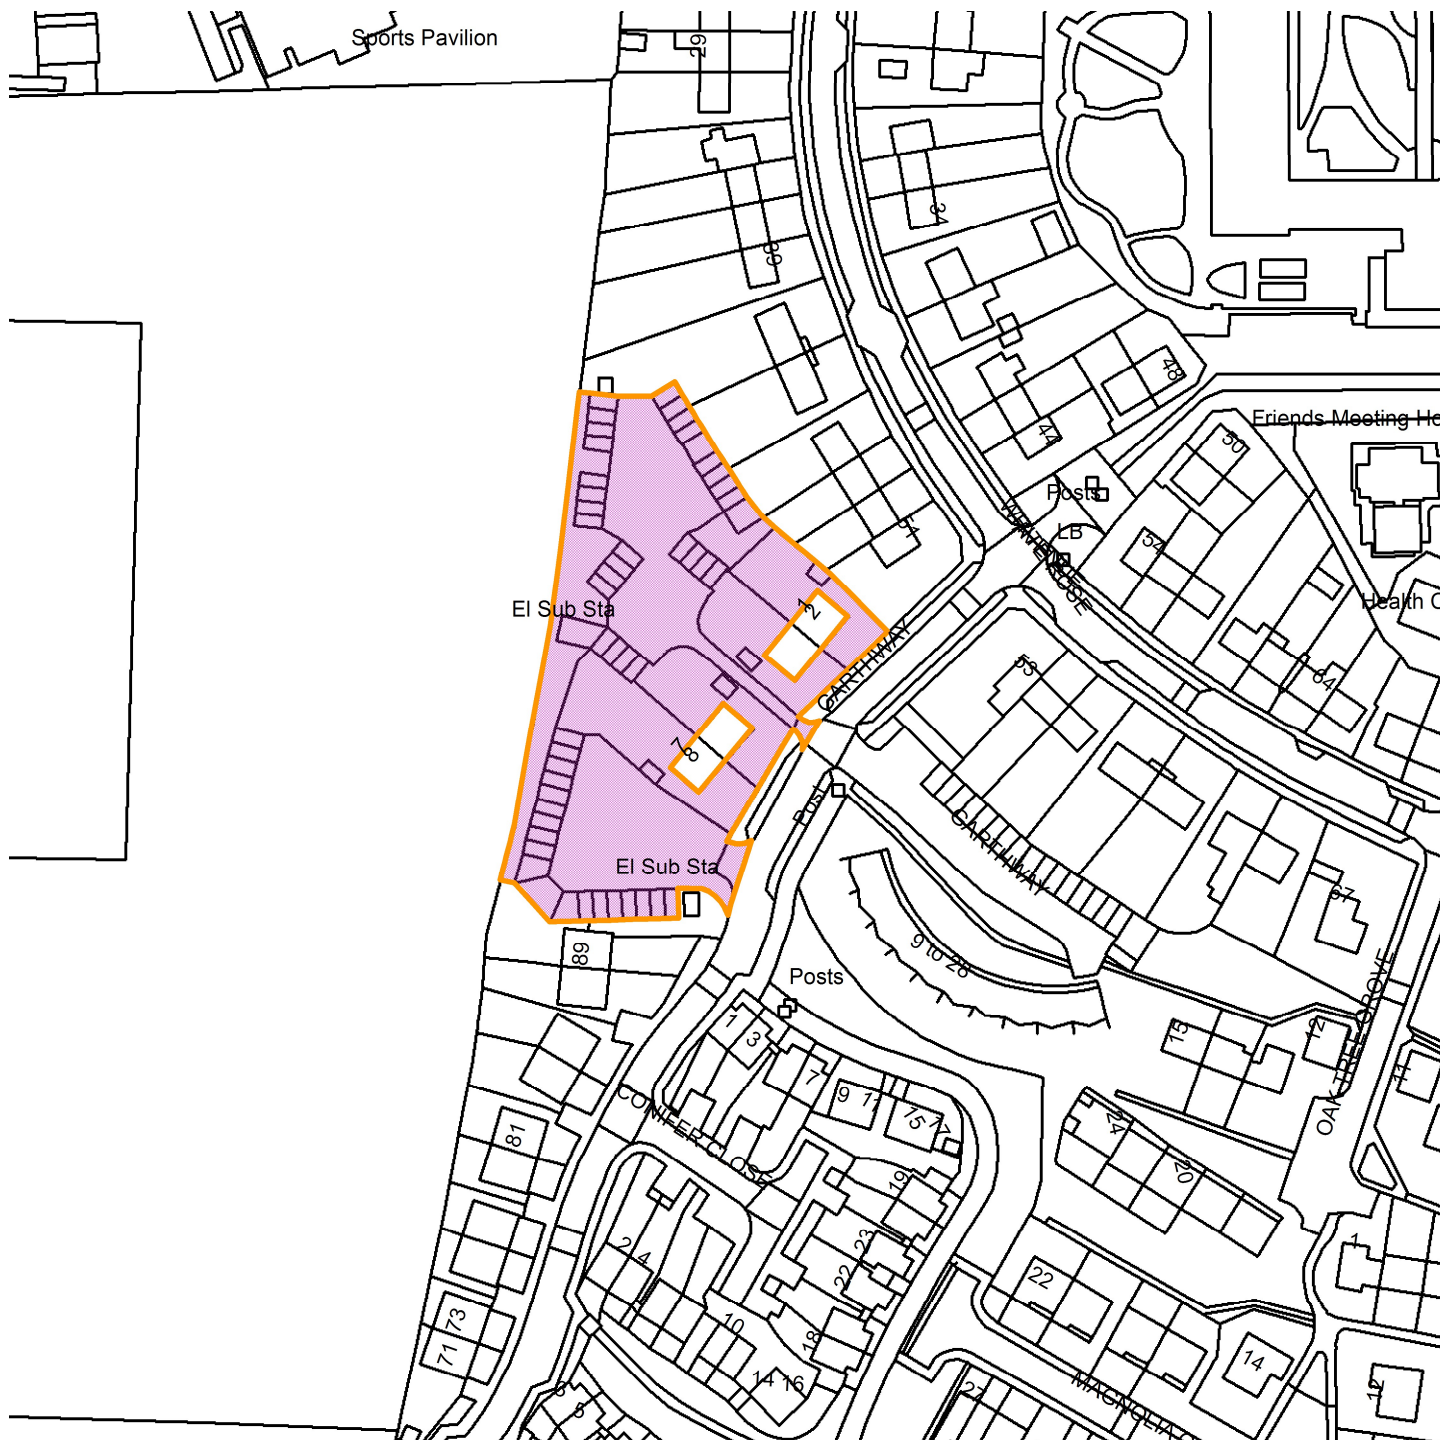

Land To The West Of 1 To 8 Garthway New Earswick

22/00440/FULM

GIS by ESRI (UK)

Scale : 1:1494

Reproduced from the Ordnance Survey map with the permission of the Controller of Her Majesty's Stationery Office © Crown Copyright 2000.

Unauthorised reproduction infringes Crown Copyright and may lead to prosecution or civil proceedings.

Organisation	City of York Council
Department	Env, Transport & Planning
Comments	Site Location Plan
Date	18 November 2024
SLA Number	Not Set